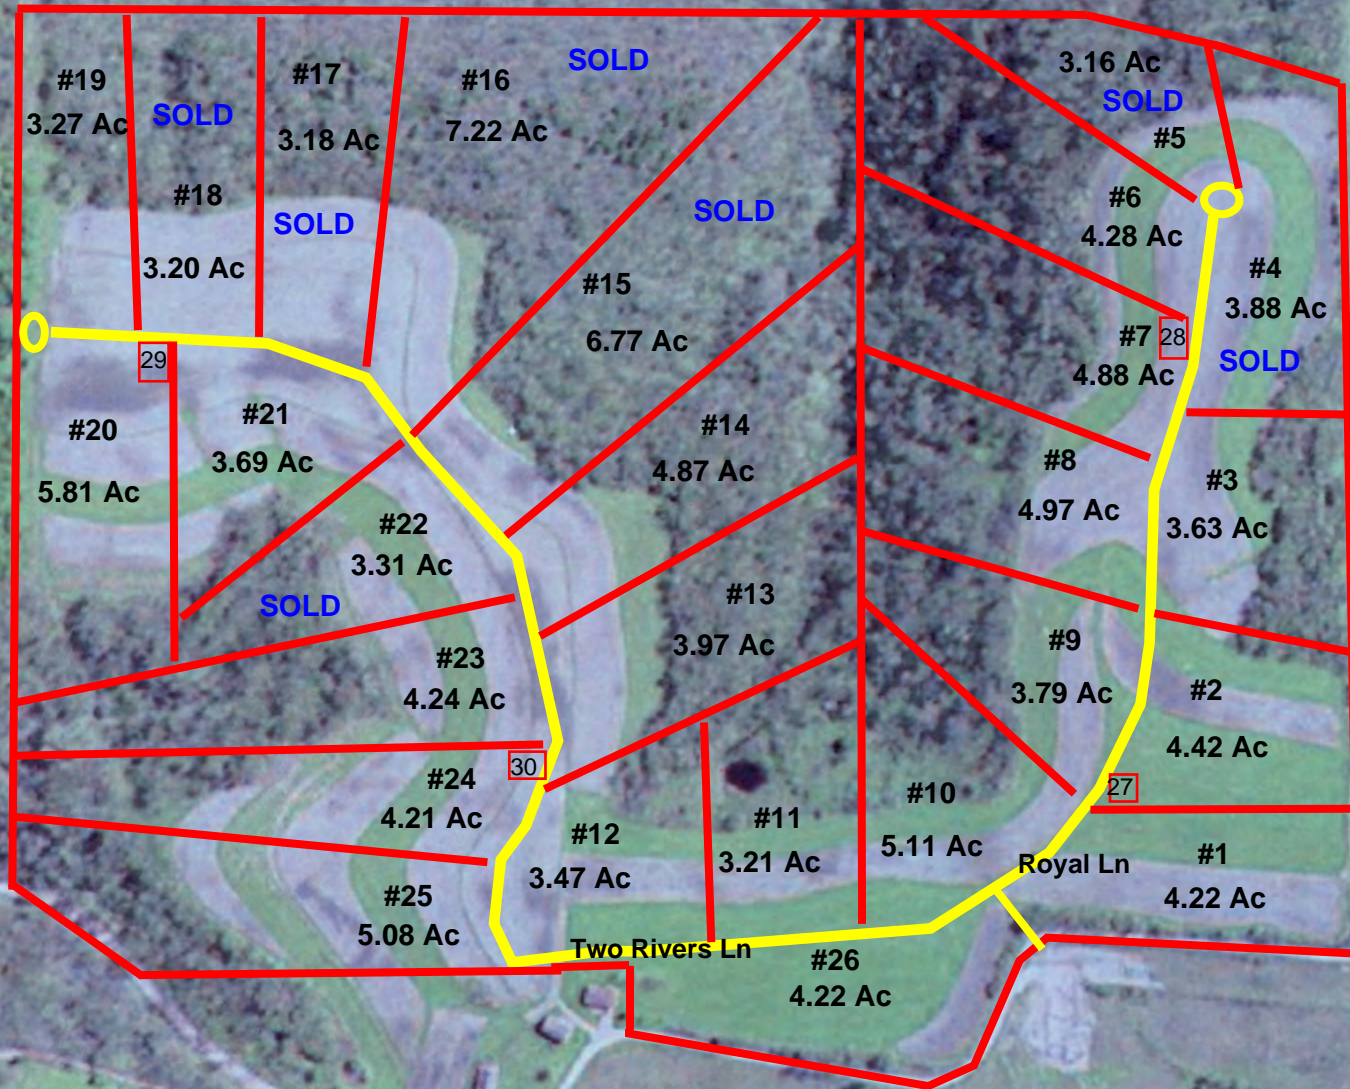

Paint Creek

ROYAL OAKS SUB-DIVISION HARPERS FERRY, IA

State Ground

Paint Rock Rd

Cota Dr

- Well Lot 27 ~ Lots 1, 2, 9, 10, 11 & 26
- Well Lot 28 ~ Lots 3, 4, 5, 6, 7 & 8
- Well Lot 29 ~ Lots 16, 17, 18, 19, 20, 21 & 22
- Well Lot 30 ~ Lots 12, 13, 14, 15, 23, 24 & 25